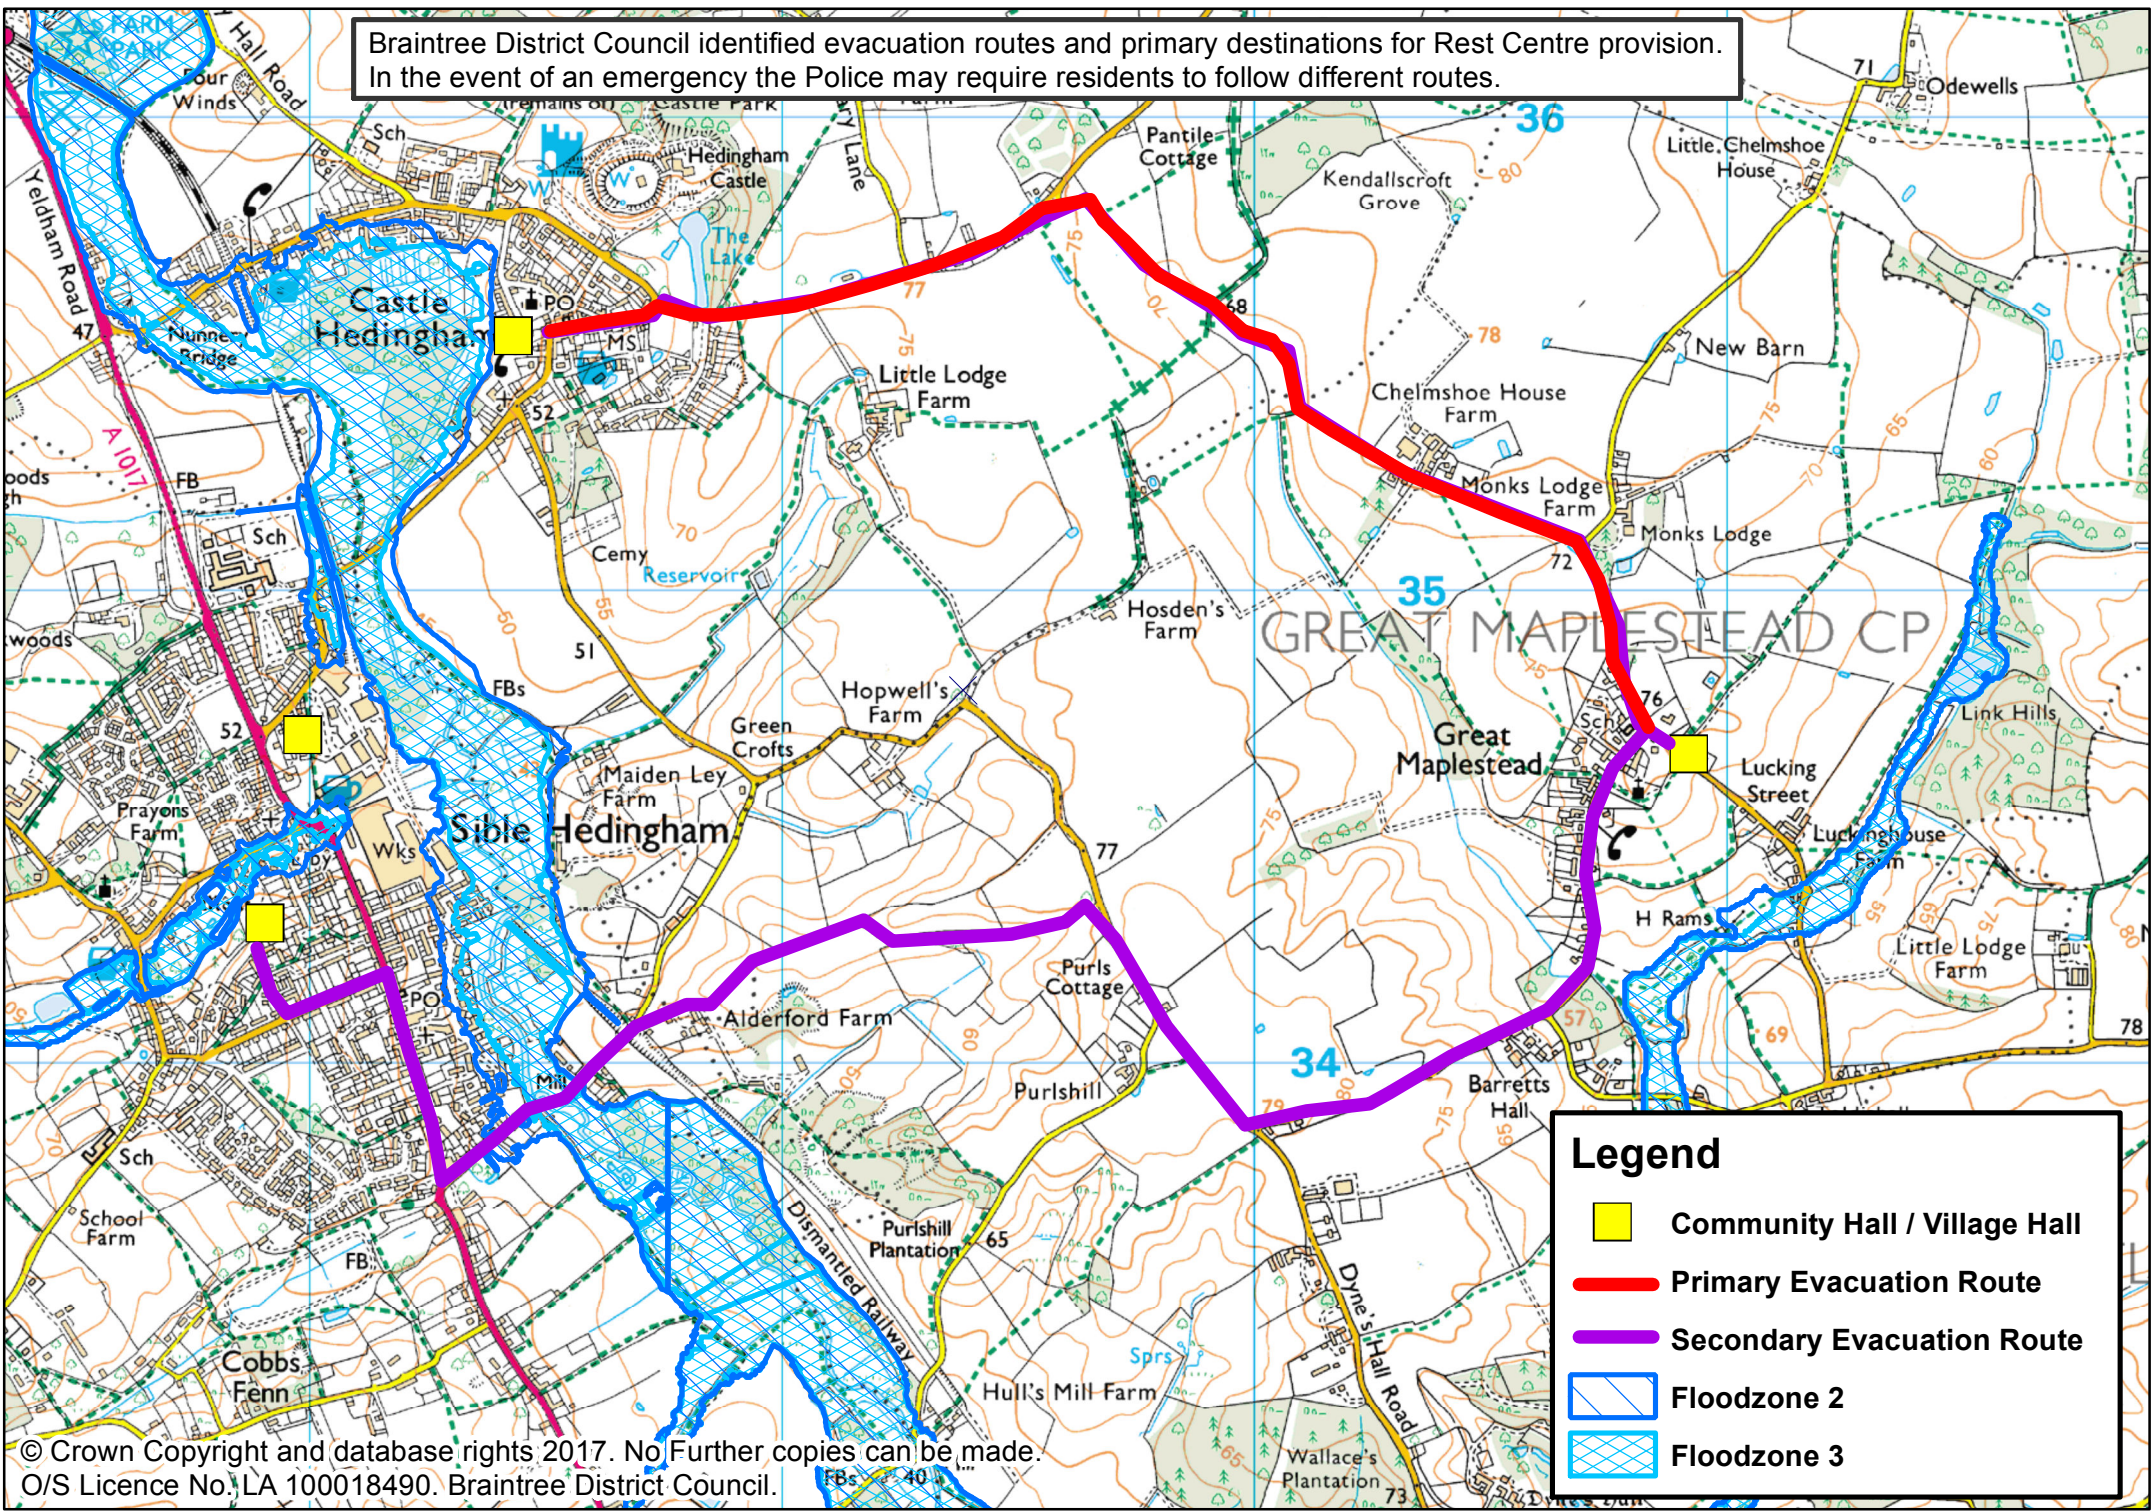

Braintree District Council identified evacuation routes and primary destinations for Rest Centre provision. In the event of an emergency the Police may require residents to follow different routes.

Legend

- Community Hall / Village Hall
- Primary Evacuation Route
- Secondary Evacuation Route
- Floodzone 2
- Floodzone 3