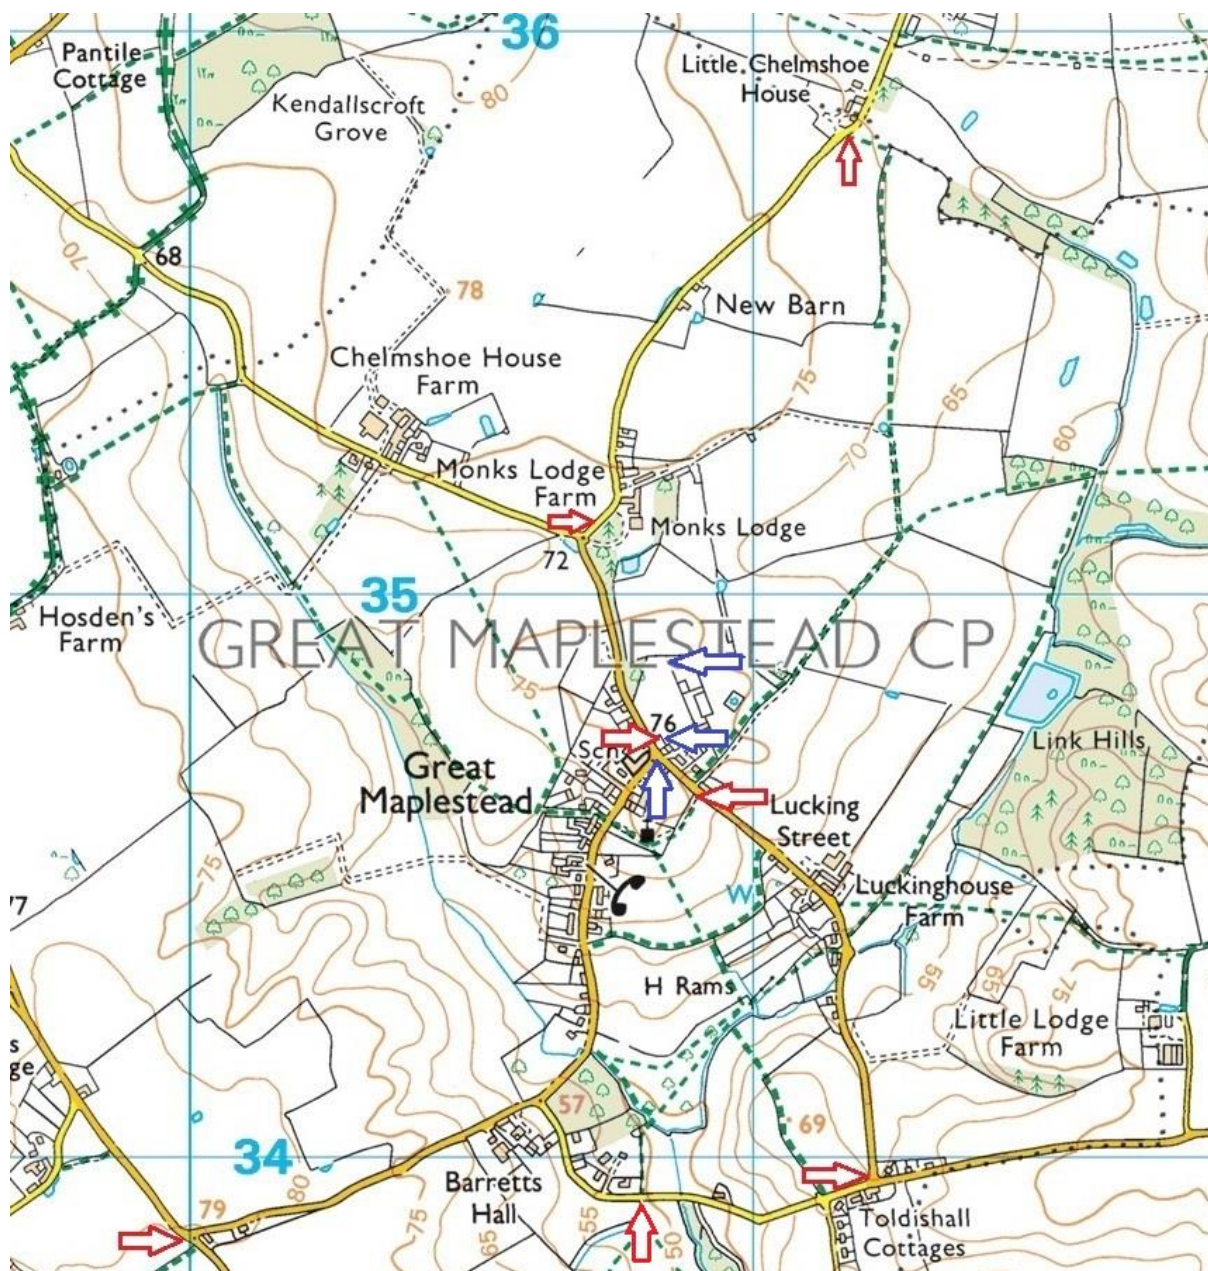

## Dog & Waste Bin Locations – Great Maplestead

**Key:**  Dog Waste Bins       Waste Bins

### Waste Bin Locations:

Playing Field Car Park

Playing Field – Play Area

Church Street Triangle