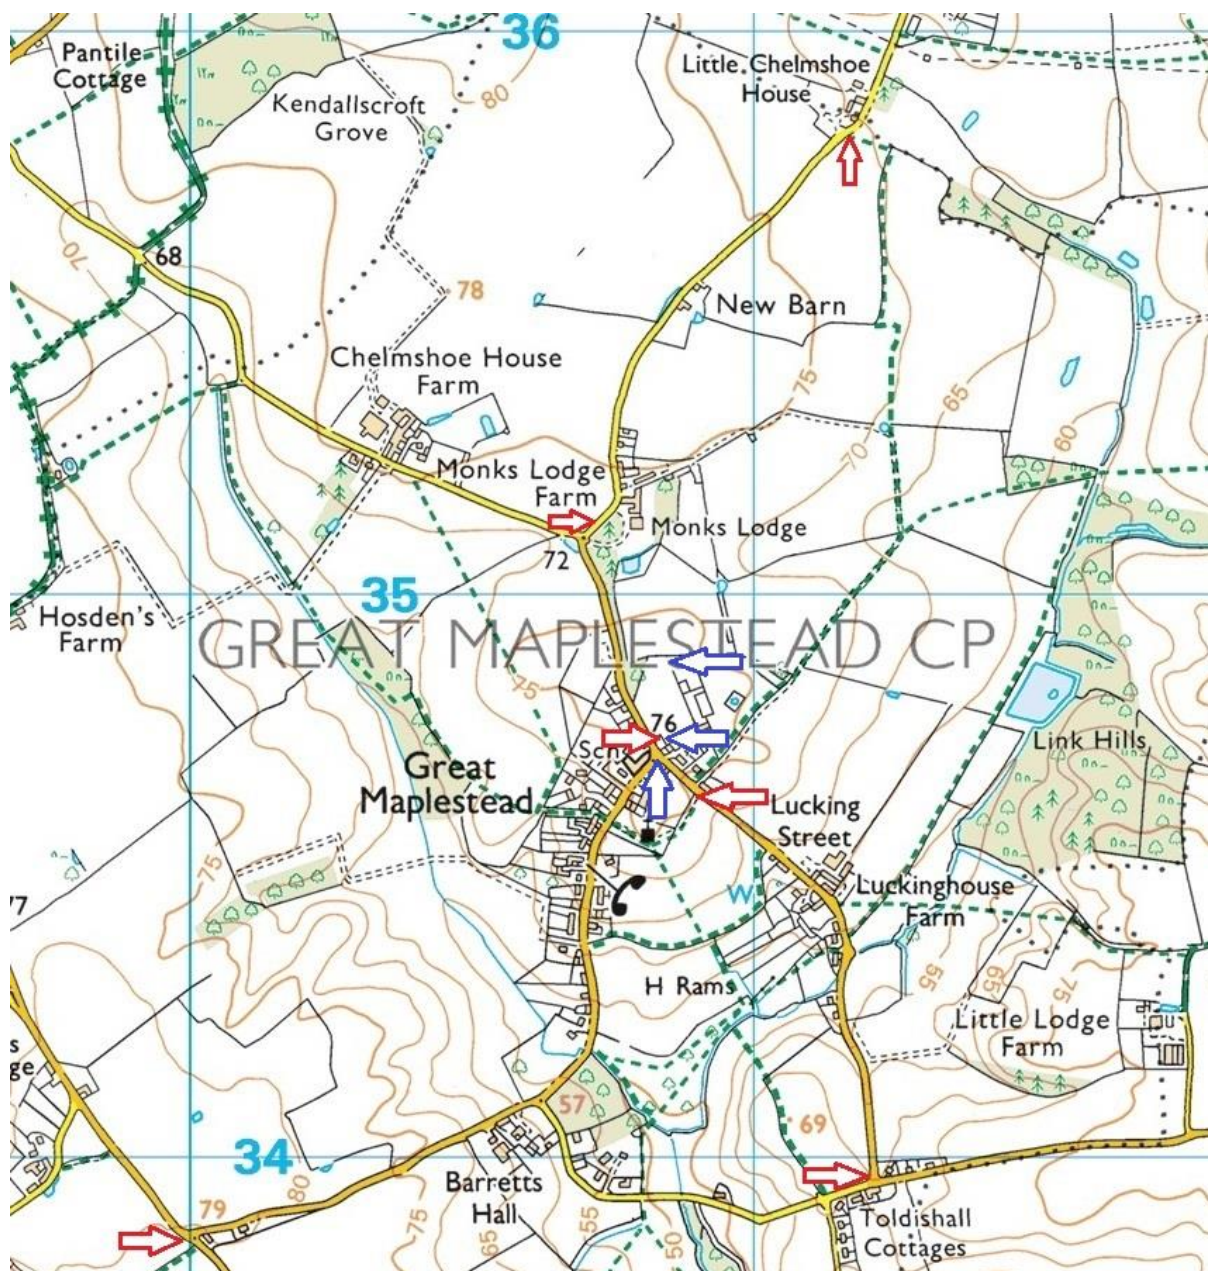

Dog & Waste Bin Locations – Great Maplestead

Key:  Dog Waste Bins  Waste Bins

Waste Bin Locations:

Playing Field Car Park

Playing Field – Play Area

Church Street Triangle